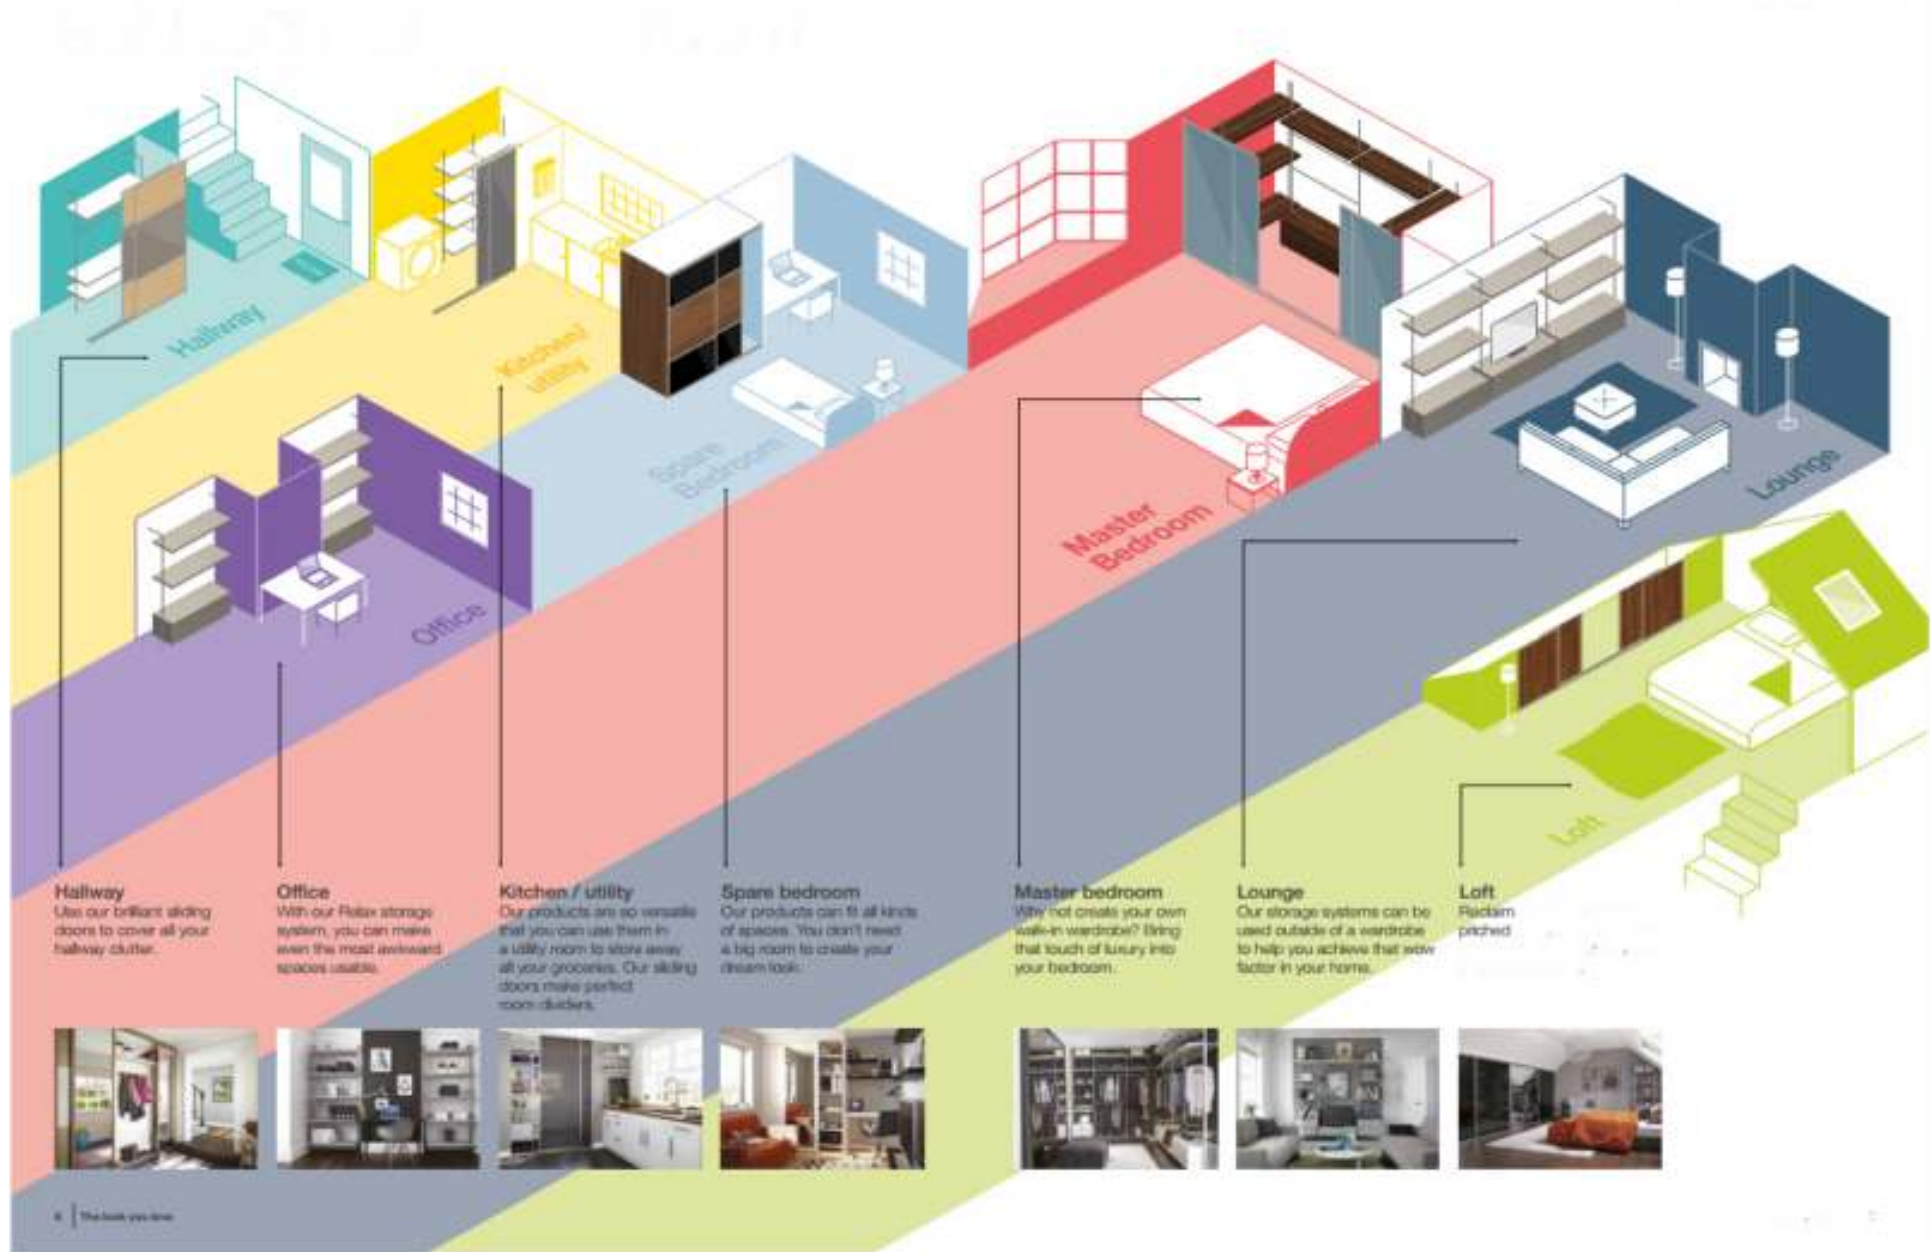

Sliding doors can go from wall to wall or wall to end panel.

2 Fits any space

Our custom sliding doors can be made to fit any space from: 0.7m - 2.6m high and 1m - 5m wide.

Our vesta interior system can be built to fit any space from 1m - 5m wide, filling any space, wall to wall and floor to ceiling.

3 Outside of bedroom

Sliding doors are a great solution outside of the bedroom where they can be used as room dividers in kitchens, pantries, ensuites or utility rooms without losing room depth needed for traditional hinged doors.

10 YEAR GUARANTEE

6 Clever Solutions

Quiet as a mouse

Our custom doors come with a sophisticated easy glide brush runner so you will not experience any noise at all.

Easy to install

All of our systems come with easy to follow instructions so your DIY need not be a worry.

Fits all rooms

You don't need a large space for our sliding wardrobes, our systems are made to fit all kind of opening spaces.

Hallway

Hallway
Use our brilliant sliding doors to cover all your hallway clutter.