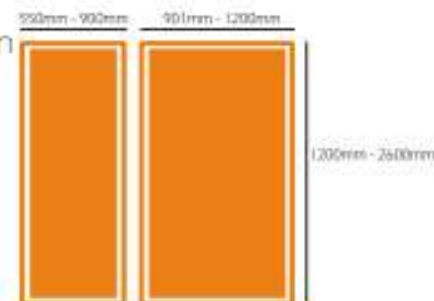

Gamma

A bold, elegant & effortless design to suit you.

Size Options
Custom Size
Doors

Framed perfectly within a beautifully curved steel frame. This door style complements any modern room, or office giving it that Added luxurious feel.