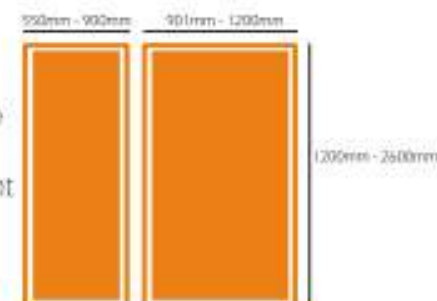

Size Options
Custom Size
Doors

Come complete with
colour matched track
and runners.

Delta

This design will
Add something
Special to your
home

With a multitude of
designs and colours to
choose from you can
really make a statement
of your own.

Size Options
Custom Size
Doors

Come complete with
colour matched track
and runners.

All systems are
Manufactured
with an anodised
silver frame

- 1 4x 610mm wide fixed sized doors.
Single panel, white glass finish with
silver frame.
Size of openings: H 2260 x W 1200mm
- 2 3x 915mm wide fixed sized doors.
Single panel, coffee glass finish with
silver frame.
Size of openings: H 2260 x W 2805mm

1

All systems are
Manufactured
with an anodised
silver frame

2

- 1 4x 610mm wide fixed sized doors.
Single panel, choc-cream glass finish
with silver frame.
Size of openings: H 2260 x W 1200mm.
- 2 3x 915mm wide fixed sized doors.
triple panel, wenge with black glass
finish with silver frame.
Size of openings: H 2260 x W 2805mm.