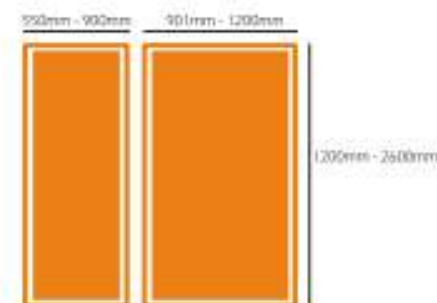

Come complete with
colour matched track
and runners.